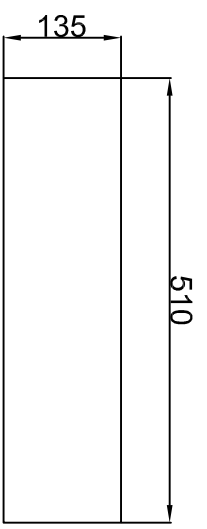

FINISHED WALL

SIZE : MM

DRAWING FOR CATALOG	
NAME	-
CODE	C815MW
DATE	07/12/66

FINISHED WALL

FINISHED WALL