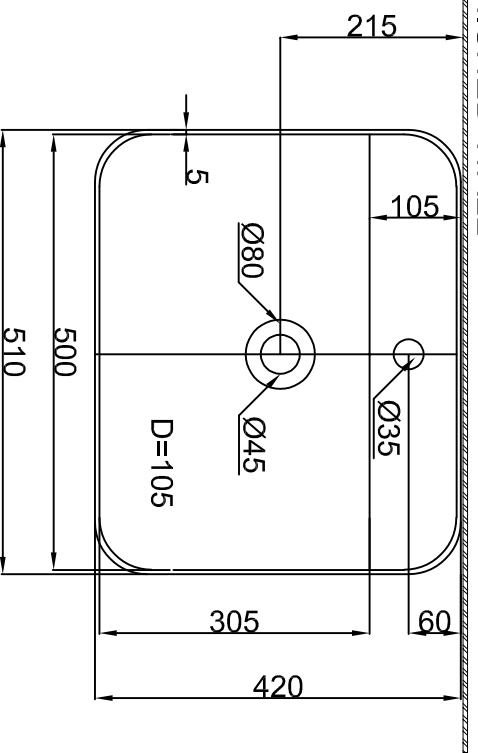

FINISHED WALL

SIZE : MM

DRAWING FOR CATALOG	
NAME	-
CODE	C815MW
DATE	07/12/66

FINISHED WALL

FINISHED WALL