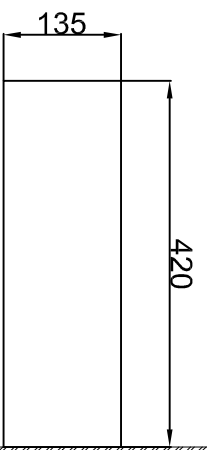

FINISHED WALL

SIZE : MM

DRAWING FOR CATALOG	
NAME	-
CODE	C815MW
DATE	07/12/66

FINISHED WALL

FINISHED WALL